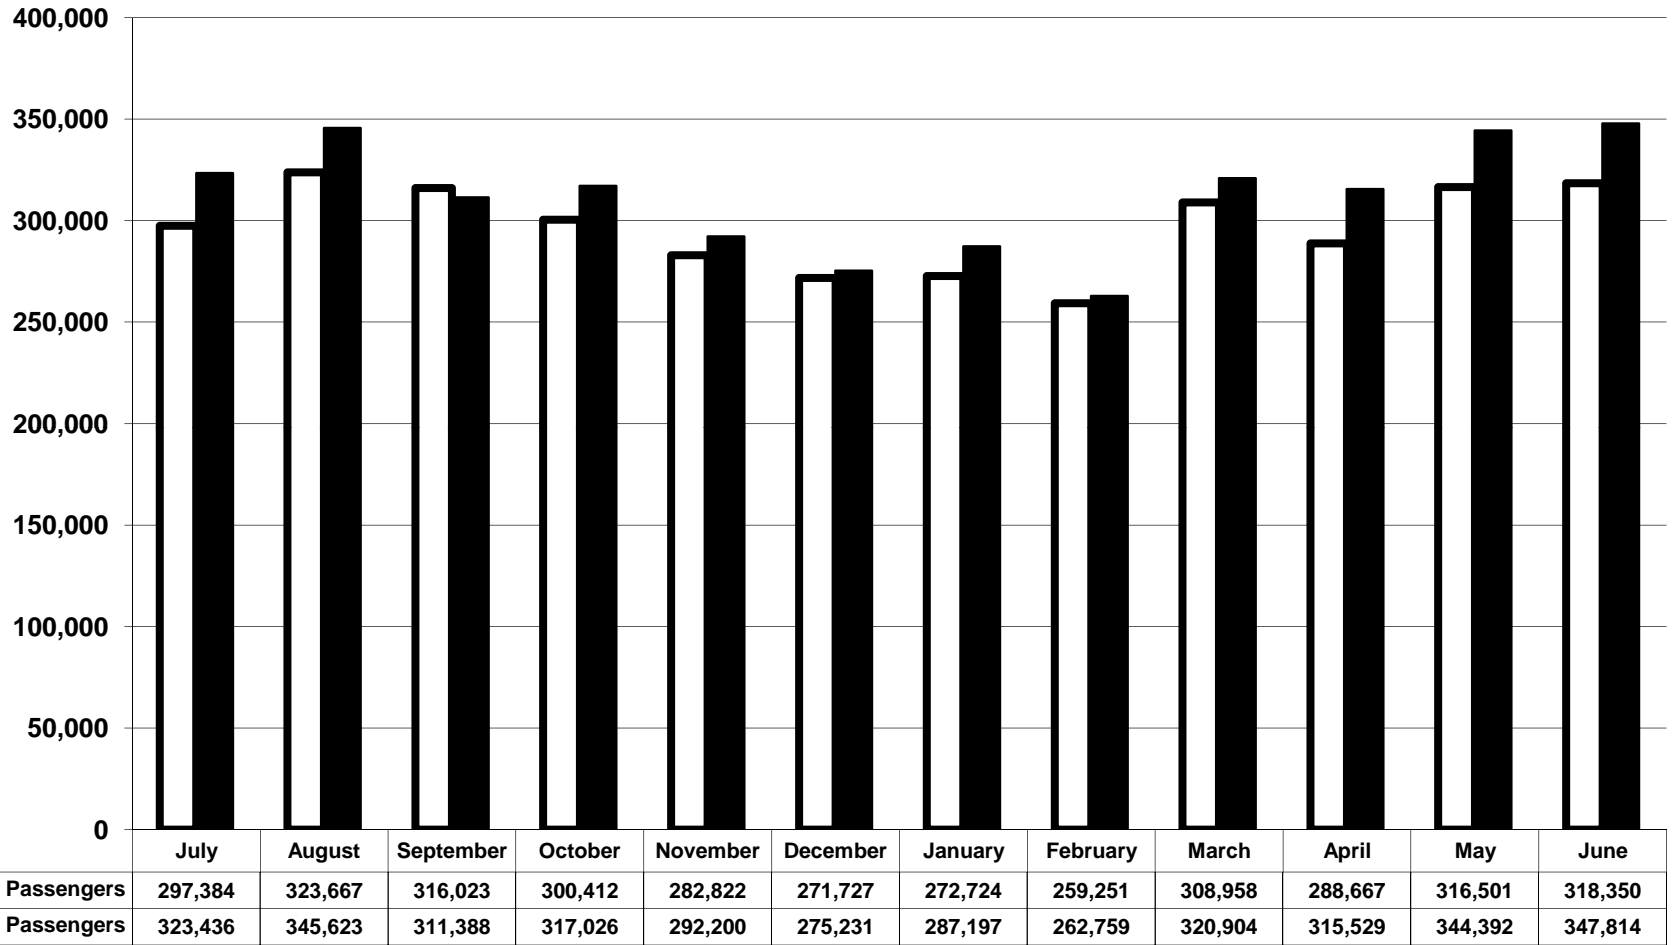

Figure 22: DASH Annual Passenger Trips, FY 1984 - FY 2007

Figure 23: DASH Monthly Passenger Trips, FY 2006 - FY 2007

□ FY 2006 Passengers ■ FY 2007 Passengers