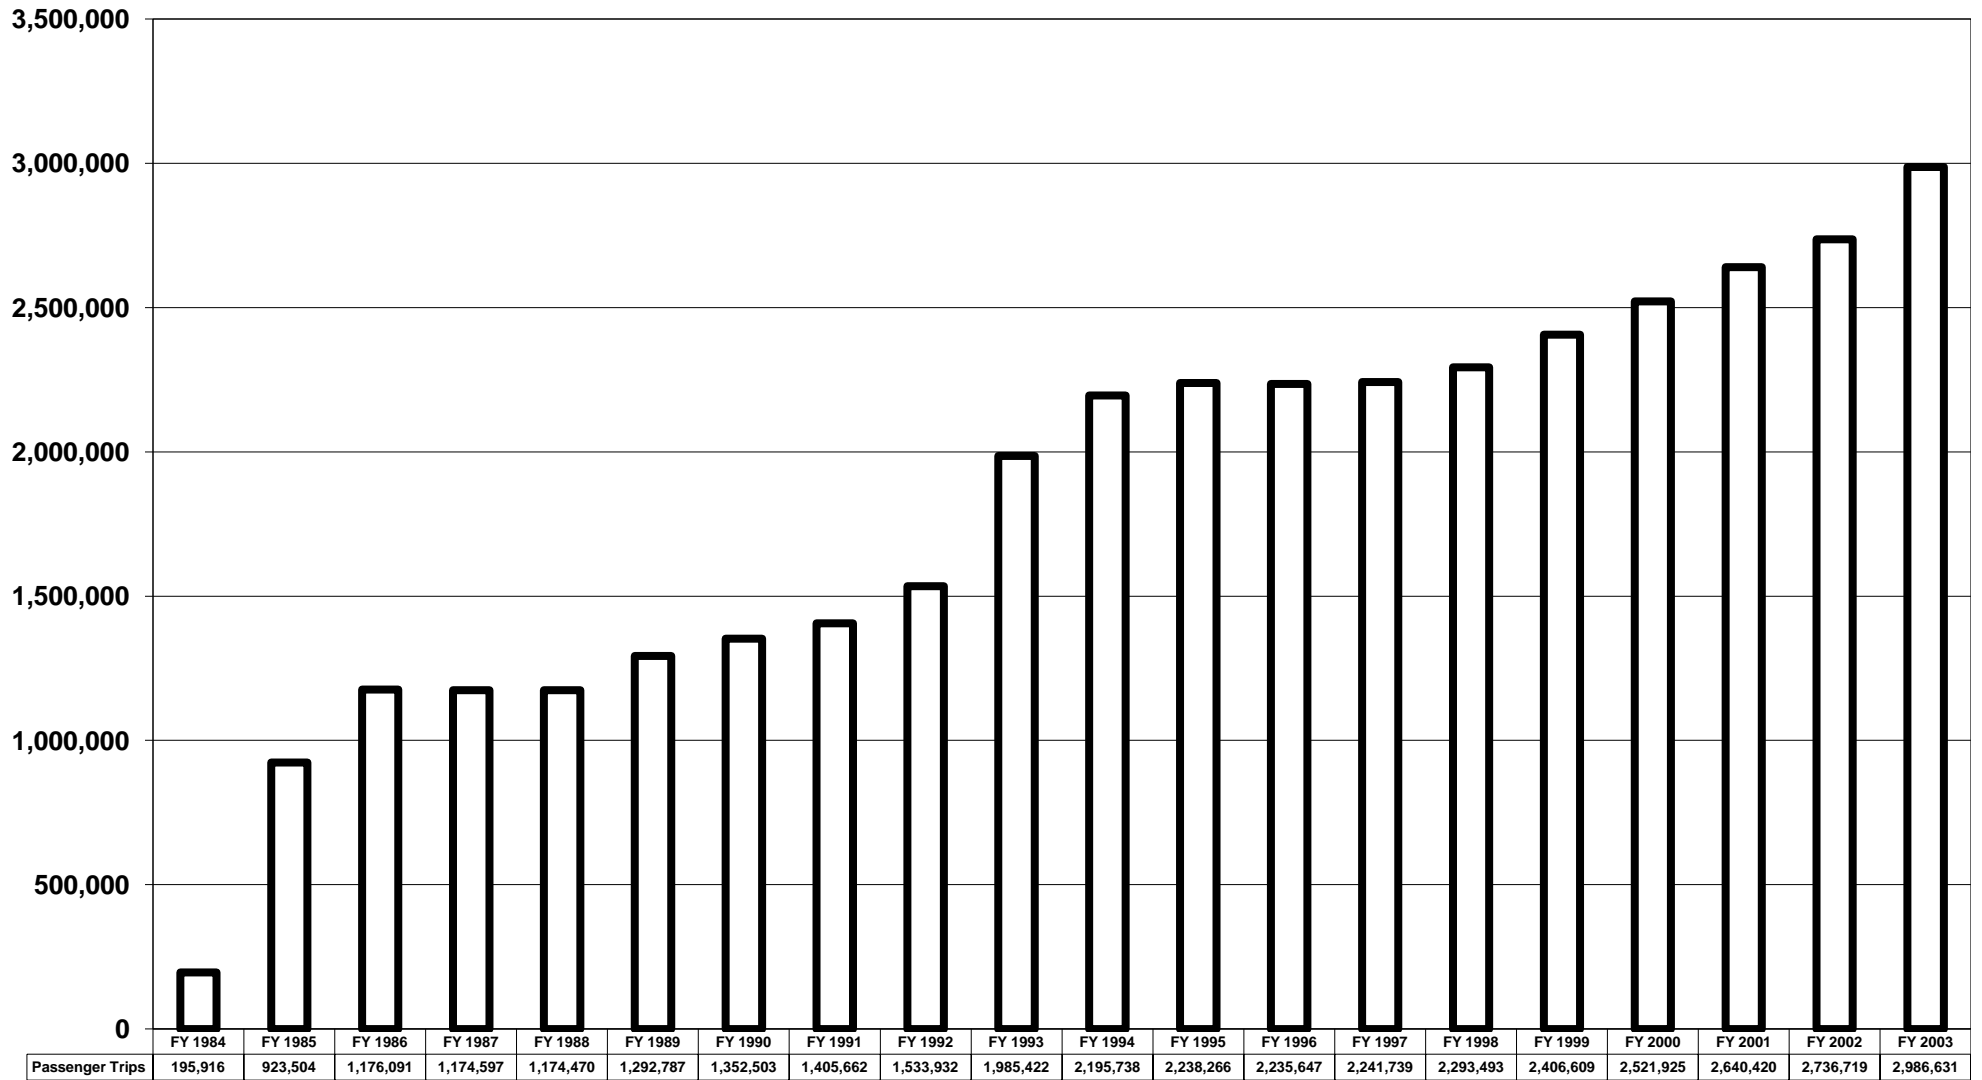

Figure 22: DASH Annual Passenger Trips, FY 1984 - FY 2003

Figure 23: DASH Monthly Passenger Trips, FY 2002 - FY 2003

■ FY 2002 Passengers ■ FY 2003 Passengers