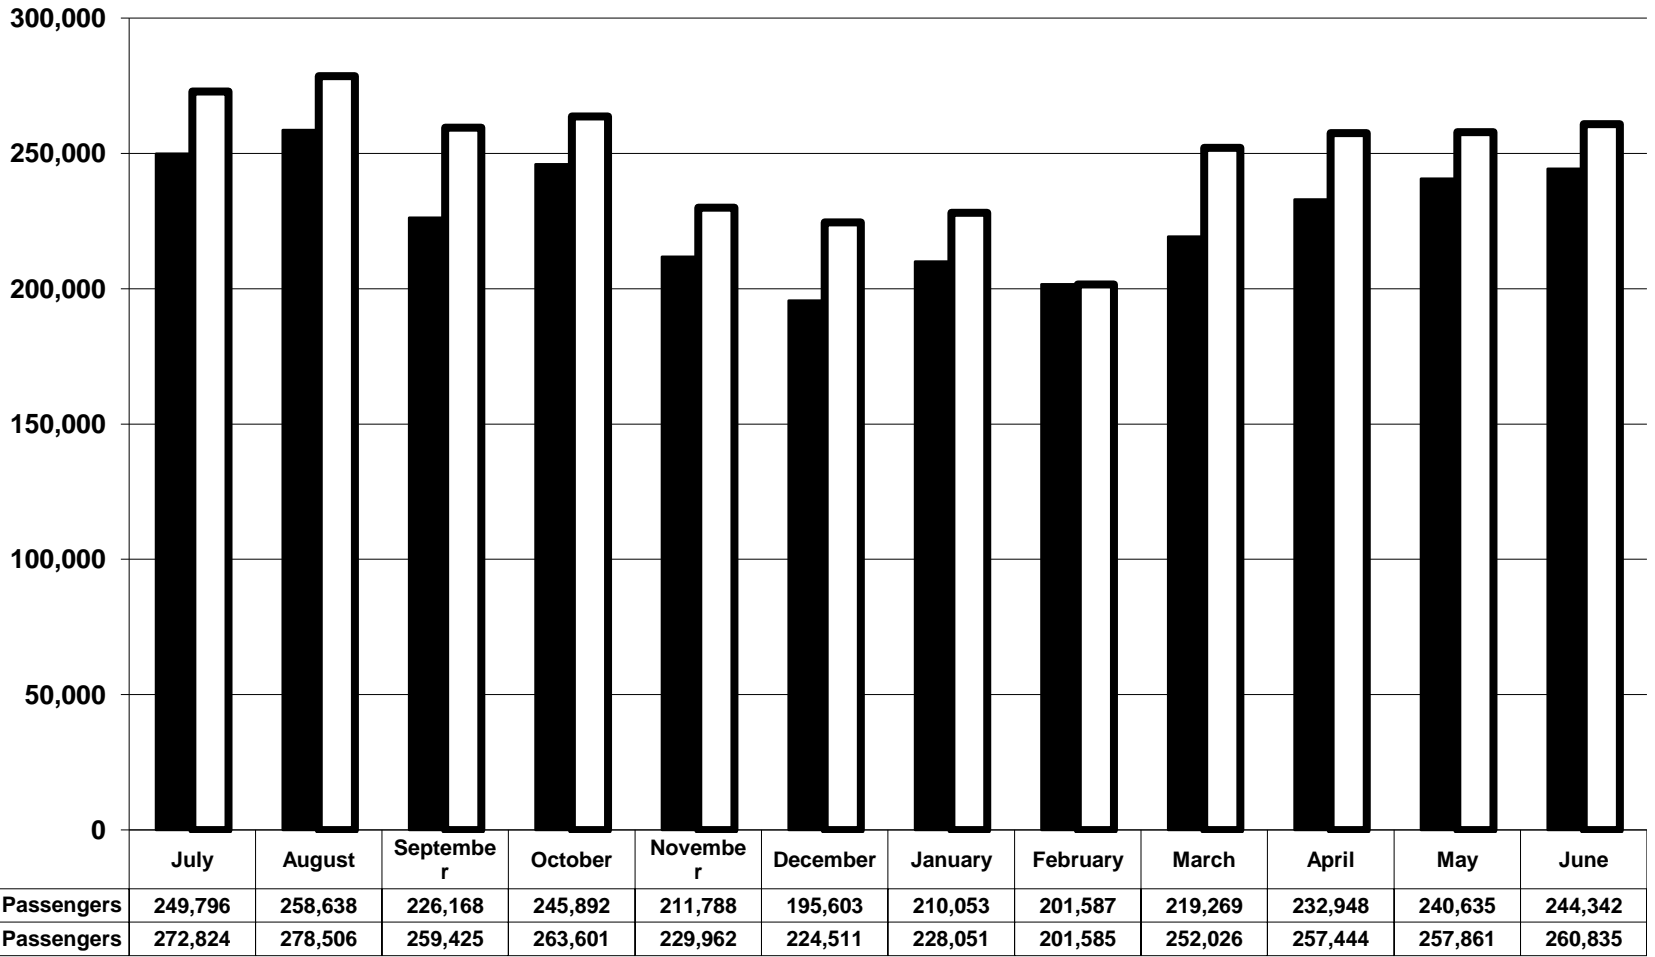

Figure 22: DASH Annual Passenger Trips, FY 1984 - FY 2003

Figure 23: DASH Monthly Passenger Trips, FY 2002 - FY 2003

■ FY 2002 Passengers ■ FY 2003 Passengers